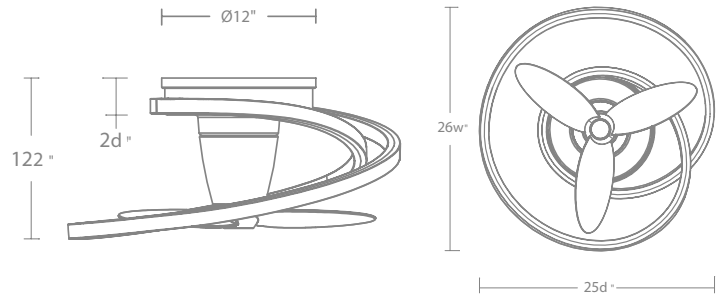

VELOCE

FH-D2402-28L

28" Ceiling Fan

MODERN FORMS

SMART FANS

PRODUCT DESCRIPTION

Unique and playful, the 28-inch Veloce fandelier enhances modern settings with its eye-catching form. Two smooth rings wrap around each other, creating a thought-provoking display of intertwined metal and light as they enclose a trio of ABS fan blades that provides cooling breezes to spaces below. An integrated 28-watt LED luminaire delivers dimmable, 2700, 3000, 4000 and 5000K color selectable, 90 CRI illumination. The fan's streamlined style is offered in a choice of aged brass, black or titanium finishes. Control is easy with smart home ecosystems via the Modern Forms app.

SPECIFICATIONS

Construction:	Aluminum, Steel, ABS
Blade:	16° Pitch, 28" sweep
Wire:	8"
Hanging Weight:	17 lbs
Total Power:	36W
Standards:	UL/cUL Wet Location listed, Title 24 JA8-2016 Compliant, Title 20
Motor Type:	ZDW-50 DC Motor