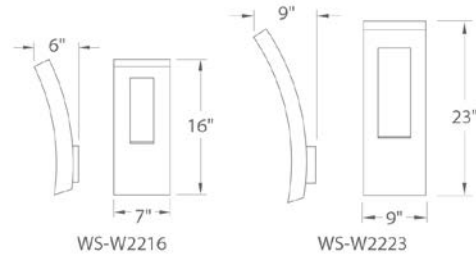

Fixture Type:

Catalog Number:

Project:

Location: