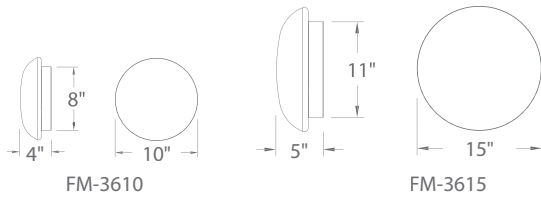

LOFT – model: FM-36

LED Interior Flush Mount

Fixture Type:

Catalog Number:

Project: _____

Location: _____

PRODUCT DESCRIPTION

Understated simplicity and versatility to complement a broad range of interior schemes. Streamlined opal glass diffusers and fashionable back plates epitomize a polished aesthetic and contemporary design for baths and hallways.

FEATURES

- Flush mounts to ceiling or wall as sconce
- ADA compliant, low profile design
- ETL & cETL damp location listed
- Mouth blown etched opal glass
- Full range dimming when used with compatible dimmers
- Transformer located in outlet box
- Replaceable LED module
- 60,000 hour rated life
- Color Temp: 3000K
- CRI: 90

SPECIFICATIONS

Construction: Aluminum construction with mouth blown etched opal glass.

Light Source: High output LED.

Finish: White (WT).

Standards: ETL & cETL damp location listed. ADA compliant.

ORDER NUMBER

Model	Length	Watt	Voltage	LED Lumens	Delivered Lumens	Finish
FM-3610	10"	21W	120V	1350	585	WT White ☐
FM-3615	15"	28W	120V	2025	880	

Example: **FM-3610-WT**

modernforms.com
Phone (800) 526.2588
Fax (800) 526.2585

Headquarters/Eastern Distribution Center
44 Harbor Park Drive
Port Washington, NY 11050

Central Distribution Center
1600 Distribution Ct
Lithia Springs, GA 30122

Western Distribution Center
1750 Archibald Avenue
Ontario, CA 91760