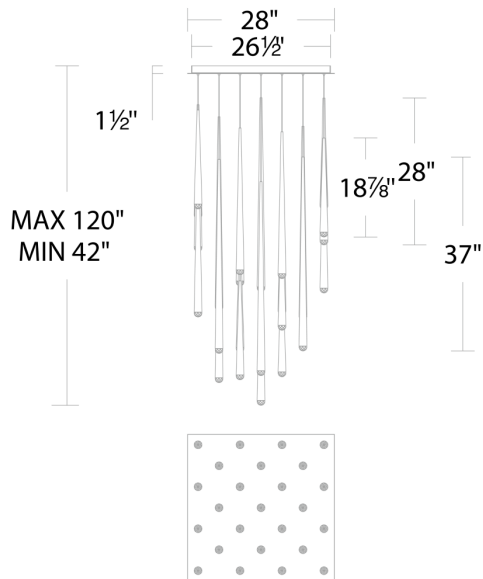

PD-41725S

Project:

Location:

Fixture Type:

Catalog Number:

AVAILABLE FINISHES:

Cascade

PD-41725S

PRODUCT DESCRIPTION

Like a chic yet understated exclamation of luxury, these pendants are installed in various arrangements to create an artful statement as well as deliver ample lighting to space throughout a home or business.

FEATURES

- Driver concealed within the canopy
- Hand-cut faceted K9 crystal
- Thin powered aircraft cables provide an ultra clean look for adjustable suspension height
- NEC CODE (314.24) requires that ceiling outlet boxes in the U.S. support up to 50 lbs.
- This fixture in the 25 and 41 light format exceeds 50 lbs. and must be installed using a U.L. listed outlet box approved for up to 100 lbs. and 175 lbs. or supported independently of the outlet box

SPECIFICATIONS

Rated Life	50000 Hours
Standards	ETL, cETL, Damp Location Listed
Input	120-277V, 50/60Hz
Dimming	ELV
Color Temp	3500K
CRI	90
Construction	Steel body with crystal diffuser

REPLACEMENT PARTS

RPL-GLA-41719 - Glass

Model & Size	Color Temp & CRI	Watt	Lumens	Finish
PD-41725S 28" - 25 Lights	3500K 90	182W	9381	AB Aged Brass
	3500K 90	182W	9381	BK Black
	3500K 90	182W	9381	PN Polished Nickel

Example: **PD-41725S-PN**

For custom requests please contact customs@modernforms.com