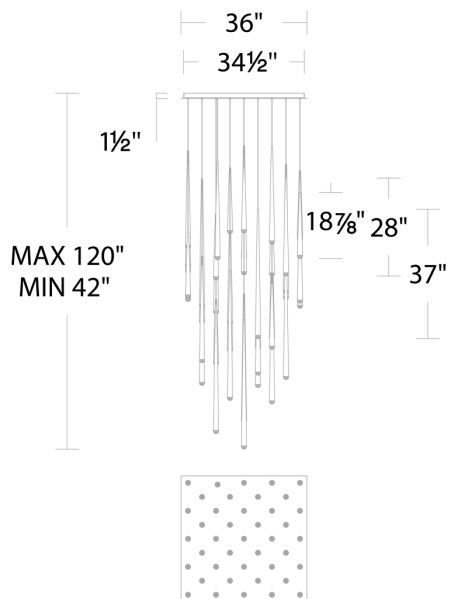

PD-41741S

Project:

Location:

Fixture Type:

Catalog Number:

AVAILABLE FINISHES:

Cascade

PD-41741S

PRODUCT DESCRIPTION

Like a chic yet understated exclamation of luxury, these pendants are installed in various arrangements to create an artful statement as well as deliver ample lighting to space throughout a home or business.

FEATURES

- Driver concealed within the canopy
- Hand-cut faceted K9 crystal
- Thin powered aircraft cables provide an ultra clean look for adjustable suspension height
- NEC CODE (314.24) requires that ceiling outlet boxes in the U.S. support up to 50 lbs.
- This fixture in the 25 and 41 light format exceeds 50 lbs. and must be installed using a U.L. listed outlet box approved for up to 100 lbs. and 175 lbs. or supported independently of the outlet box

SPECIFICATIONS

Rated Life	50000 Hours
Standards	ETL, cETL, Damp Location Listed
Input	120-277V, 50/60Hz
Dimming	ELV
Color Temp	3500K
CRI	90
Construction	Steel body with crystal diffuser

REPLACEMENT PARTS

RPL-GLA-41719 - Glass

Model & Size	Color Temp & CRI	Watt	Lumens	Finish
PD-41741S 36" - 41 Lights	3500K 90	294W	15385	AB Aged Brass
	3500K 90	294W	15385	BK Black
	3500K 90	294W	15385	PN Polished Nickel

Example: **PD-41741S-PN**

For custom requests please contact customs@modernforms.com