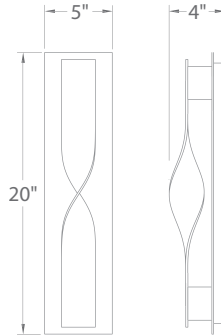

TWIST – model: WS-W5620-BZ

LED Outdoor

Fixture Type:

Catalog Number:

Project: _____

Location: _____

PRODUCT DESCRIPTION

Dramatically illuminated curvature. A multi-dimensional metal wall sculpture captivates from various directions in luxurious exterior and interior environments. The fluid hardware reveals a beautiful play of light and shadow within and architectural wall grazing without.

SPECIFICATIONS

Construction: Aluminum

Light Source: High output LED

Dimming: Dims to 10% with an electronic low voltage (ELV) dimmer

Mounting: Mounts directly to junction box

Finish: Bronze (BZ), Graphite (GH)

Model	Height	Watt	Voltage	LED Lumens	Delivered Lumens	Finish
WS-W5620	20"	16W	120V	960	260	BZ Bronze  GH Graphite 

WS-W5620 – **BZ**

Example: **WS-W5620-BZ**

modernforms.com
Phone (800) 526.2588
Fax (800) 526.2585