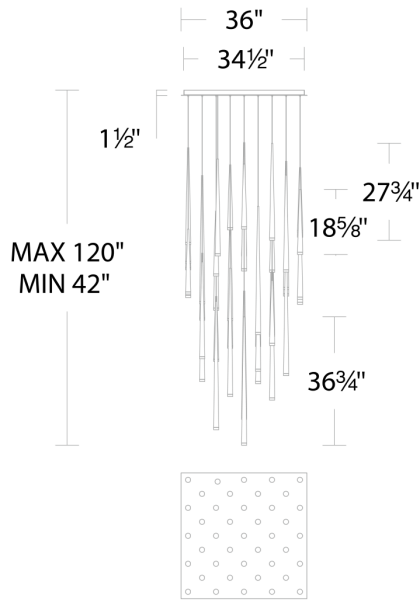

PD-41841S

Project: _____

Location: _____

Fixture Type: _____

Catalog Number: _____

AVAILABLE FINISHES:

Cascade

PD-41841S

PRODUCT DESCRIPTION

Like a chic yet understated exclamation of luxury, these pendants are installed in various arrangements to create an artful statement as well as deliver ample lighting to space throughout a home or business.

FEATURES

- Driver concealed within the canopy
- CNC precision-cut etched diffuser
- Thin powered aircraft cables provide an ultra clean look for adjustable suspension height
- NEC CODE (314.24) requires that ceiling outlet boxes in the U.S. support up to 50 lbs.
- This fixture in the 25 and 41 light format exceeds 50 lbs. and must be installed using a U.L. listed outlet box approved for up to 100 lbs. and 175 lbs. or supported independently of the outlet box

SPECIFICATIONS

Rated Life	50000 Hours
Standards	ETL, cETL,Damp Location Listed
Input	120-277V,50/60Hz
Dimming	ELV
Color Temp	3500K
CRI	90
Construction	Steel body with acrylic diffuser

REPLACEMENT PARTS

RPL-GLA-41819 - Glass

Model & Size	Color Temp & CRI	Watt	Lumens	Finish
PD-41841S 36" - 41 Lights	3500K 90	294W	15385	AB Aged Brass
	3500K 90	294W	15385	BK Black
	3500K 90	294W	15385	PN Polished Nickel

Example: **PD-41841S-PN**

For custom requests please contact customs@modernforms.com