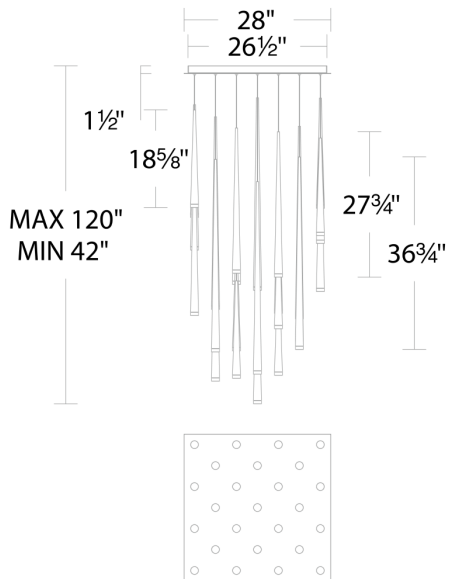

PD-41825S

Project:

Location:

Fixture Type:

Catalog Number:

AVAILABLE FINISHES:

Cascade

PD-41825S

PRODUCT DESCRIPTION

Like a chic yet understated exclamation of luxury, these pendants are installed in various arrangements to create an artful statement as well as deliver ample lighting to space throughout a home or business.

FEATURES

- Driver concealed within the canopy
- CNC precision-cut etched diffuser
- Thin powered aircraft cables provide an ultra clean look for adjustable suspension height
- NEC CODE (314.24) requires that ceiling outlet boxes in the U.S. support up to 50 lbs.
- This fixture in the 25 and 41 light format exceeds 50 lbs. and must be installed using a U.L. listed outlet box approved for up to 100 lbs. and 175 lbs. or supported independently of the outlet box

SPECIFICATIONS

Rated Life	50000 Hours
Standards	ETL, cETL, Damp Location Listed
Input	120-277V, 50/60Hz
Dimming	ELV
Color Temp	3500K
CRI	90
Construction	Steel body with acrylic diffuser

REPLACEMENT PARTS

RPL-GLA-41819 - Glass

Model & Size	Color Temp & CRI	Watt	Lumens	Finish
PD-41825S 28" - 25 Lights	3500K 90	182W	9381	AB Aged Brass
	3500K 90	182W	9381	BK Black
	3500K 90	182W	9381	PN Polished Nickel

Example: **PD-41825S-PN**

For custom requests please contact customs@modernforms.com