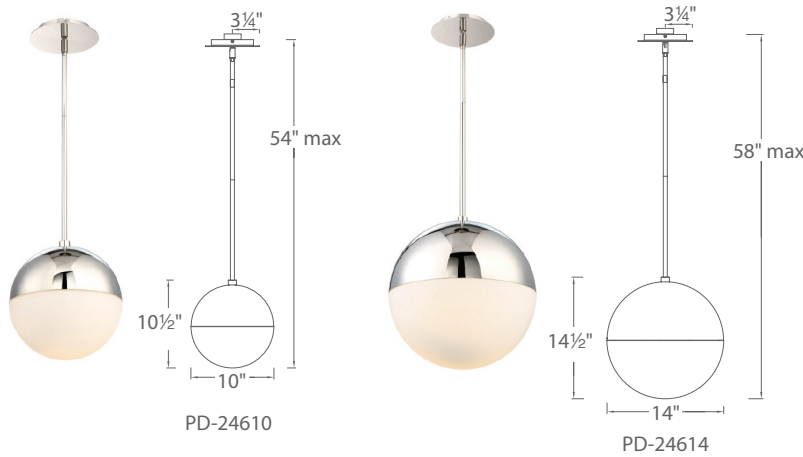

PUNK – model: PD-246

LED Interior Pendant

MODERN FORMS

Fixture Type:

Catalog Number:

Project:

Location:

PRODUCT DESCRIPTION

Half mouth-blown etched opal glass, half reflective chrome, 100% cutting-edge, the Punk pendant brings spherical flourish to modern décor with outstanding light output, customizable length and a glimmering finish.

FEATURES

- Hang straight swivel
- Mouth blown etched opal glass
- 10' of wire included to extend pendant up to a total of 120", three 12" and one 6" downrods included (additional downrods available).
- Driver located in standard 4" junction box
- Universal driver (120V-220V-277V)
- Full range dimming when used with compatible dimmers*
- 50,000 hour potential life
- Color Temp: 3000K (2700K / 3500K available special order)
- CRI: 90

SPECIFICATIONS

Construction: Aluminum and opal glass

Light Source: High output LED.

Finish: Polished Nickel (PN), Black (BK)

Standards: ETL & cETL damp location listed.

REPLACEMENT RODS

Part#	Length	Finish
RPL-ROD-IN12-NI	12"	PN Polished Nickel
RPL-ROD-IN06-NI	6"	BK Black

ORDER NUMBER

Model	Diameter	Wattage	Voltage	LED Lumens	Delivered Lumens	Finish
PD-24610	10"	18W	120V-220V-277V	1451	758	PN Polished Nickel
PD-24614	14"	30W		2527	1563	BK Black

Example: **PD-24610-PN**

For 2700K add "-27"; 3500K add "-35" before the finish: **PD-24610-35-PN**

modernforms.com
Phone (800) 526.2588
Fax (800) 526.2585

Headquarters/Eastern Distribution Center
44 Harbor Park Drive
Port Washington, NY 11050

Central Distribution Center
1600 Distribution Ct
Lithia Springs, GA 30122

Western Distribution Center
1750 Archibald Avenue
Ontario, CA 91760