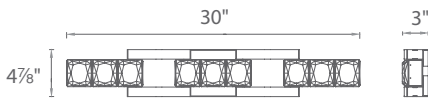

SOFIA – model: WS-136

LED Vanity

WS-13619

WS-13630

WS-13641

Fixture Type:

Catalog Number:

Project: _____

FEATURES

- Clear hand cut crystal
- Luminaire may be rotated 90° when mounting
- ADA compliant, low profile design
- ETL & cETL damp location listed
- CEC Title 24 Compliant
- Full range dimming when used with compatible dimmers
- No transformer or driver required
- Replaceable LED module
- 50,000 hour rated life
- Color Temp: 3500K
- CRI: 90

SPECIFICATIONS

Construction: Clear hand cut crystal.

Light Source: High output LED.

Finish: Polished Nickel (PN).

Standards: ETL & cETL damp location listed. ADA compliant. CEC Title 24.

ORDER NUMBER

Model	Length	Wattage	Voltage	LED Lumens	Delivered Lumens	Finish
WS-13619	19"	18W		1600	955	PN Polished Nickel 
WS-13630	30"	28W	120V	2400	1422	
WS-13641	41"	37W		3200	2028	