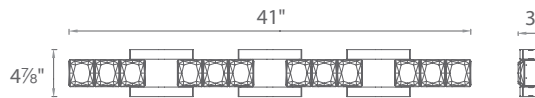

SOFIA – model: WS-136

LED Vanity

WS-13619

WS-13630

WS-13641

Fixture Type:

Catalog Number:

Project: _____

FEATURES

- Clear hand cut crystal
- Luminaire may be rotated 90° when mounting
- ADA compliant, low profile design
- ETL & cETL damp location listed
- CEC Title 24 Compliant
- Full range dimming when used with compatible dimmers
- No transformer or driver required
- Replaceable LED module
- 50,000 hour rated life
- Color Temp: 3500K
- CRI: 90

SPECIFICATIONS

Construction: Clear hand cut crystal.

Light Source: High output LED.

Finish: Polished Nickel (PN).

Standards: ETL & cETL damp location listed. ADA compliant. CEC Title 24.

ORDER NUMBER

Model	Length	Wattage	Voltage	LED Lumens	Delivered Lumens	Finish
WS-13619	19"	18W		1600	955	PN Polished Nickel 
WS-13630	30"	28W	120V	2400	1422	
WS-13641	41"	37W		3200	2028	