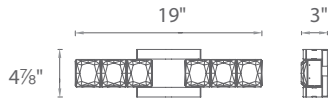

SOFIA – model: WS-136

LED Vanity

WS-13619

WS-13630

WS-13641

Fixture Type:

Catalog Number:

Project: _____

FEATURES

- Clear hand cut crystal
- Luminaire may be rotated 90° when mounting
- ADA compliant, low profile design
- ETL & cETL damp location listed
- CEC Title 24 Compliant
- Full range dimming when used with compatible dimmers
- No transformer or driver required
- Replaceable LED module
- 50,000 hour rated life
- Color Temp: 3500K
- CRI: 90

SPECIFICATIONS

Construction: Clear hand cut crystal.

Light Source: High output LED.

Finish: Polished Nickel (PN).

Standards: ETL & cETL damp location listed. ADA compliant. CEC Title 24.

ORDER NUMBER

Model	Length	Wattage	Voltage	LED Lumens	Delivered Lumens	Finish
WS-13619	19"	18W		1600	955	PN Polished Nickel 
WS-13630	30"	28W	120V	2400	1422	
WS-13641	41"	37W		3200	2028	