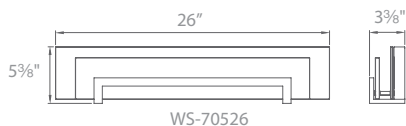

MARGIN – model: WS-705

LED Vanity

WS-70526

WS-70538

Fixture Type:

Catalog Number:

Project: _____

Location: _____

PRODUCT DESCRIPTION

Crisp white ceramic glazed glass and delicate wire encased in glass are layered for depth and visual interest to mock an illusory two-dimensional design. Satin nickel to complement sophisticated nickel bath hardware while making a modern statement.