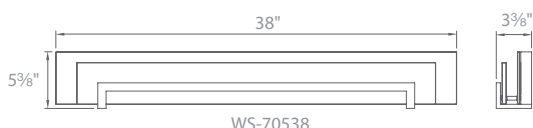

MARGIN – model: WS-705

LED Vanity

WS-70526

WS-70538

Fixture Type:

Catalog Number:

Project: _____

Location: _____

PRODUCT DESCRIPTION

Crisp white ceramic glazed glass and delicate wire encased in glass are layered for depth and visual interest to mock an illusory two-dimensional design. Satin nickel to complement sophisticated nickel bath hardware while making a modern statement.

Model	Length	Wattage	Voltage	LED Lumens	Delivered Lumens	Finish
WS-70526	26"	26W	120V	2123	916	SN <i>Satin Nickel</i> 
WS-70538	38"	45W		3503	1596	

Example: **WS-70526-SN**

For 277V special order, add an "F" before the finish: **WS-70538F-SN**