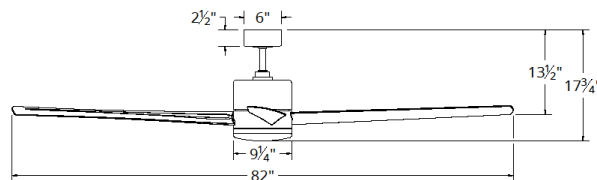

WINDFLOWER 80" Ceiling Fan

FR-W1815-80L

MODERN FORMS SMART FANS

PRODUCT DESCRIPTION

As bold and beautiful as a classic Holland windmill, this contemporary twelve-blade design is perfect for mid-sized and larger spaces with its 60 inch or 80 inch blade sweeps. Control everything from the palm of your hand with our Wi-Fi-connected Modern Forms app- no one else in the industry can match this combination of style and intuitive technology. Available in three sleek finishes, Windflower makes life easier and more beautiful every day.

SPECIFICATIONS

Construction: Aluminum
Blade: 13° Pitch, 80" sweep, ABS
Downrod: 1" O.D. x 6"H included
Mounting Slope: Up to 32°
Lead Wire: 80"
Hanging Weight: 38 lbs
Total Power: 74.5W
Standards: UL/cUL Wet Location listed, Title 24 JA8-2016 Compliant, Title 20, Energy Star