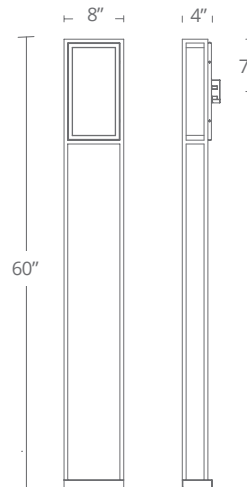

Fixture Type: _____

Catalog Number: _____

Project: _____

Location:

PRODUCT DESCRIPTION

An eminent contemporary architectural design, sleek lines embrace mitered glass. Accentuates varying wall height for a dramatic impression.

ORDER NUMBER

Model	Height	Wattage	Voltage	LED Lumens	Delivered Lumens	Finish
WS-W73660	60"	21W	120-277V	1419	949	BZ BK

Example: WS-W73660-BZ

modernforms.com
Phone (866) 810.6615
Fax (800) 526.2585

Headquarters/Eastern Distribution Center
44 Harbor Park Drive
Port Washington, NY 11050