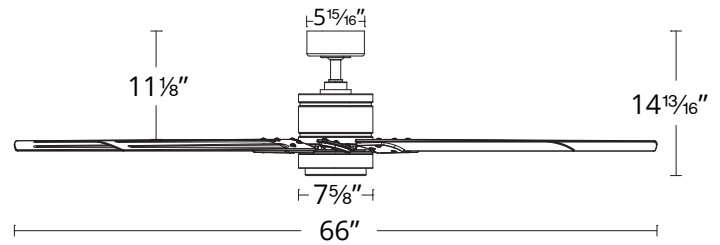

RENEGADE

FR-W2001-66L

66" Ceiling Fan

MODERN FORMS SMART FANS

PRODUCT DESCRIPTION

An industrial modern design that performs indoors and out. Renegade features Wet Rated weather-resistant aluminum housing and finishes to meet the elements head on. Designed with refined proportions and generous scale, enjoy its upscale aesthetic and powerful air movement.

FEATURES

- 6 fan speeds through both Summer and Winter Modes
- Silent DC motor
- Optional LED light kit included
- Includes BT remote control
- Optional wall control sold separately
- Compatible with Modern Forms app

AIRFLOW/ENERGY EFFICIENCY

Weighted-Average/High Airflow CFM:	6470/9535
Weighted-Average/High Energy Use (W):	26/35
Estimated Yearly Energy Cost ($):	$6.23
Weighted-Average/High Efficiency (CFM/W):	251/272
Max RPM:	118

ORDER NUMBER

Model	Housing	Blade
FR-W2001-66L	GH Graphite	WW Weathered Wood
	MB Matte Black	MB Matte Black
	MW Matte White	MW Matte White
	OB Oil Rubbed Bronze	BW Barn Wood

Example: **FR-W2001-66L-MB**

For 2700K add "-27" ; for 3500K add "-35" before the finish: **FR-W2001-66L-27-MB**

*Results may vary based on application and surroundings.

*This fan comes uni-pack - blade select options are not available

The Modern Forms app synchronizes seamlessly with smart home devices you already own

modernforms.com
Phone (800) 526.2588
Fax (800) 526.2585

Headquarters/Eastern Distribution Center
44 Harbor Park Drive
Port Washington, NY 11050

Central Distribution Center
1600 Distribution Ct
Lithia Springs, GA 30122

Western Distribution Center
1750 Archibald Avenue
Ontario, CA 91760

SPECIFICATIONS

Construction:	Aluminum, ABS
Blade:	14° Pitch, 66" sweep
Downrod:	3/4 included "W X 6"H
Mounting Slope:	Up to 32°
Wire:	80"
Hanging Weight:	24.5 lbs
Total Power:	54.5W
Standards:	UL/cUL Wet Location listed, Title 24 JA8-2016 Compliant, Title 20, Energy Star rated
Motor Type:	165 x 30 sensorless DC motor

WIRELESS PERFORMANCE

Wi-Fi Range:	Up to 150 ft*
Bluetooth Range:	Up to 150 ft*

LUMINAIRE PERFORMANCE

Light Source:	LED
Light Wattage:	19.5W
Lumens/Delivered Lumens:	1600/846
Dimming:	Integrated
CRI:	90
Color Temperature:	3000K (2700K/3500K options available)
Rated Life:	50,000 hours