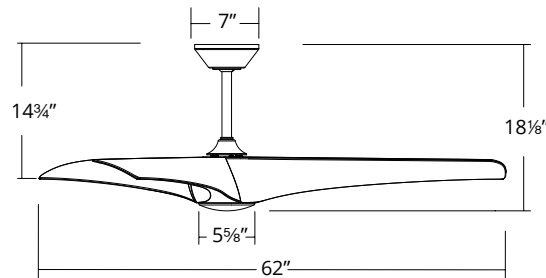

ZEPHYR

FR-W2006-62L

62" Ceiling Fan

MODERN FORMS

SMART FANS

PRODUCT DESCRIPTION

With smart controls and a discreet DC Motor, Zephyr is a form of luxury that comes in a stylish three blade design. A robust LED luminaire with artisan-crafted opal glass and thick aerodynamically soundless blades round out the design. Available in four rich architectural finishes. The Modern Forms app allows for full control of one or many smart fans and integration with current smart home control systems including Control4 and Samsung SmartThings.

FEATURES

- 6 fan speeds through both Summer and Winter Modes
- Silent DC motor
- Optional LED luminaire cover included
- Includes BT remote control
- Optional wall control sold separately
- Compatible with Modern Forms app

AIRFLOW/ENERGY EFFICIENCY

Weighted-Average/High Airflow CFM:	4263/6273**
Weighted-Average/High Energy Use (W):	22/30
Estimated Yearly Energy Cost ($):	6
Weighted-Average/High Efficiency (CFM/W):	197/197
Max RPM:	123

ORDER NUMBER

Model	Housing	Blade
FR-W2006-62L	GH Graphite	WW Weathered Wood
	MB Matte Black	DK Distressed Koa
	MB Matte Black	MB Matte Black
	MW Matte White	MW Matte White

Example: **FR-W2006-62L-MW**

For 2700K add "-27" ; for 3500K add "-35" before the finish: **FR-W2006-62L-27-MW**

*Results may vary based on application and surroundings.

*This fan comes uni-pack - blade select options are not available

** Airflow tested with 8-inch rod

SPECIFICATIONS

Construction:	Aluminum, ABS
Blade:	16° Pitch, 52" sweep
Downrod:	3/4"W + 8"H included
Mounting Slope:	Up to 30°
Wire:	80"
Hanging Weight:	17 lbs
Total Power:	49.5W
Standards:	UL/cUL Wet Location listed, Title 24 JA8-2016 Compliant, Title 20, Energy Star rated
Motor Type:	120 x 25 sensorless DC motor

WIRELESS PERFORMANCE

Wi-Fi Range:	Up to 150 ft*
Bluetooth Range:	Up to 150 ft

LUMINAIRE PERFORMANCE

Light Source:	LED
Light Wattage:	20W
Lumens/Delivered Lumens:	1600/846
Dimming:	Integrated
CRI:	90
Color Temperature:	3000K (2700K/3500K options available)
Rated Life:	50,000 hours

The Modern Forms app synchronizes seamlessly with smart home devices you already own

modernforms.com
Phone (800) 526.2588
Fax (800) 526.2585

Headquarters/Eastern Distribution Center
44 Harbor Park Drive
Port Washington, NY 11050

Central Distribution Center
1600 Distribution Ct
Lithia Springs, GA 30122

Western Distribution Center
1750 Archibald Avenue
Ontario, CA 91760