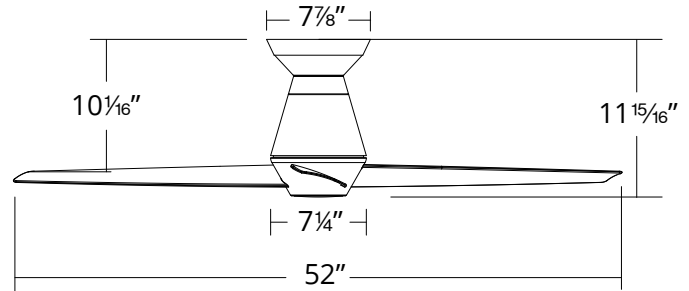

SLIM FLUSH

FH-W2003-52L

52" Flush Mounted Fan

MODERN FORMS SMART FANS

PRODUCT DESCRIPTION

This sleek and sculptural design acts as a functional vanguard in minimalist and transitional modern spaces. Running on stealth mode, the DC motor ensures silent operation of this powerful smart fan, while the Breeze Mode feature mimics the natural outside breeze - indoors. The classic stainless steel look of Slim will enhance any trendy restaurant or residential kitchen looking to maintain a streamlined look to their space.