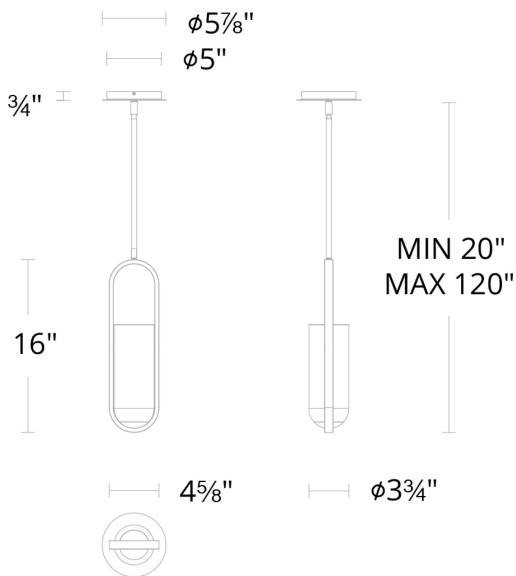

# Rollins

PD-26316

**PRODUCT DESCRIPTION**

Gentle luminosity. A dynamic elliptical silhouette is softened by an alabaster shade whose variegated beauty is brought to life in a soothing glow from integrated LEDs.

**FEATURES**

- Driver concealed within the canopy
- First quality Spanish alabaster
- Natural stone features unique veining and color variation
- Spin-on round canopy with minimal hardware
- Three 12" and one 6" down rods included (additional sold separately)
- Slope ceiling adaptable. Hang straight swivels up to 90 degrees

**SPECIFICATIONS**

|              |   |
|--------------|---|
| Rated Life   | 50000 Hours   |
| Standards    | ETL, cETL, Damp Location Listed, Title 24 JA8: 2019 Compliant |
| Input        | 120/277V, 50/60Hz   |
| Dimming      | ELV   |
| Color Temp   | 3000K   |
| CRI          | 90  |
| Construction | Extruded aluminum frame with alabaster shade                  |

PD26316

| Model & Size | Color Temp | Finish        | LED Watts | LED Lumens | Delivered Lumens |
|--------------|------------|---------------|-----------|------------|------------------|
| PD-26316 16" | 3000K      | AB Aged Brass | 14.3W     | 669        | 512              |
|              | 3000K      | BK Black      | 14.3W     | 669        | 512              |