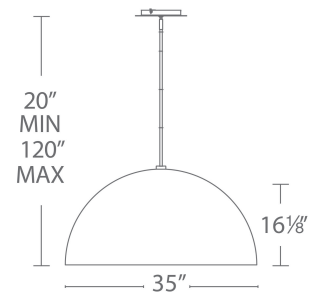

YOLO – model: PD-557
LED Interior Pendants

MODERN FORMS

Fixture Type:

Catalog Number:

Project: _____

Location: _____

PRODUCT DESCRIPTION

Clean, contemporary, the YOLO pendant is imbued with a large spun-metal dome. Luxuriously hand applied finishes in dark bronze and gold leaf or white and silver leaf. Full range dimming. Beautiful warm ambient lighting. Three sizes.

FEATURES

- ETL & cETL damp location listed
- Driver located in standard 4" junction box
- Universal driver (120V-220V-277V)
- Hang straight swivel
- Gold/Silver leaf interior
- 10' of wire included to extend pendant up to total of 120", three 12" and one 6" down rods included (additional down rods available for purchase)
- Full range dimming when used with compatible dimmers*
- 60,000 hour rated life
- Color Temp: 3000K
- CRI: 90

SPECIFICATIONS

Construction: Aluminum and twist lock glass diffuser

Light Source: High output LED

Finish: Gold Leaf (GL), Silver Leaf (SL)

Standards: ETL & cETL Damp Location listed

ORDER NUMBER

	Dia.	Wattage	Voltage	LED Lumens	Delivered Lumens	Finish	
PD-55718	18"	21W		2000	660	GL	<i>Gold Leaf/Dark Bronze</i> <i>Silver Leaf/White</i> 
PD-55726	26"	25W	120V-277V	2400	980	SL	
PD-55735	35"	41W		1318	730		

Example: **PD-55726-GL**

REPLACEMENT RODS

Part#	Length	Finish
RPL-ROD-IN12	12"	WTA White/
RPL-ROD-IN06	6"	BZ Bronze

REPLACEMENT GLASS

Part#	Fixture
RPL-GLA-55718	PD-55718
RPL-GLA-55726	PD-55726
RPL-GLA-55735	PD-55735