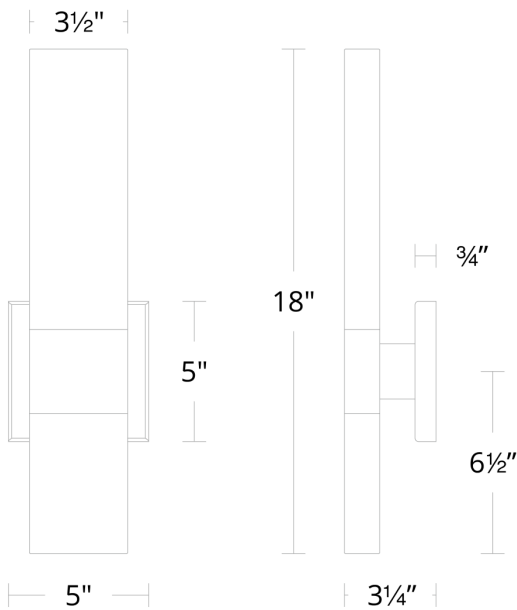

REPLACEMENT PARTS

- RPL-GLA-20118-01 - Pressed Glass (Top)
- RPL-GLA-20118-02 - Pressed Glass (Bottom)

WS-W20118

Model & Size	Color Temp	Finish	LED Watts	LED Lumens	Delivered Lumens
WS-W20118 18"	3000K	BK Black	10.9W	850	428