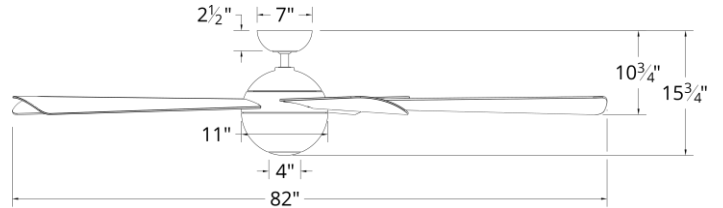

ORB 82" Ceiling Fan
FR-W1816-82L

MODERN FORMS
SMART FANS

PRODUCT DESCRIPTION

With its killer sci-fi style and smart functionality- thanks to our exclusive Modern Forms app- Orb is the ultimate case of smart meets cool. Its DC motor always keeps quiet, and Orb is breathtaking when finished in a sleek carbon fiber or Porsche-worthy silver.

SPECIFICATIONS

- **Construction:** Aluminum
- **Blade:** 12° Pitch, 82" sweep, ABS
- **Downrod:** 1" O.D. x 4.5"H included
- **Mounting Slope:** Up to 30°
- **Lead Wire:** 80"
- **Hanging Weight:** 35 lbs
- **Total Power:** 61W
- **Standards:** ETL/cETL Wet Location listed

FEATURES

- 6 fan speeds through both Summer and Winter Modes
- Silent DC motor
- Optional LED light kit included
- Includes RF wall control
- Additional RF wall control for 3, 4-way control sold separately
- Optional RF remote control with wall cradle sold separately
- Compatible with Modern Forms app

LIGHT KIT PERFORMANCE

- **Light Source:** LED
- **Light Wattage:** 13
- **Dimming:** Integrated
- **Color Temperature:** 3000K (2700K option available)
- **Rated Life:** 50,000 Hours
- **Standards:** Title 24 JA8-2016 Compliant

ESTIMATED AIR PERFORMANCE

- **Airflow:** 9064 cubic ft per minute on high
- **Power:** 48 watts on high
- **Airflow Efficiency:** 190 cubic ft per minute per watt
- **Revolutions Per Minute:** 98 RPMs on high

WIRELESS PERFORMANCE

- **RF Pairing Distance:** Up to 30 ft from fan
- **Wi-Fi Range:** Up to 150 ft*

ORDER NUMBER

Model	LED Lumens	Delivered Lumens	Housing	Blade
FR-W1816-82L	1110	376	AS Automotive Silver	Automotive Silver
			CFI Carbon Fiber	Carbon Fiber

Example: **FR-W1816-82L-BZ**

For 2700K add "-27" before AS (Automotive Silver): **FR-W1816-82L-27-AS**; "27" before CFI (Carbon Fiber): **FR-W1816-82L27-CFI**

*Results may vary based on application and surroundings.

modernforms.com
Phone (866) 810.6615
Fax (800) 526.2585

Headquarters/Eastern Distribution Center
44 Harbor Park Drive
Port Washington, NY 11050

Central Distribution Center
1600 Distribution Ct
Lithia Springs, GA 30122

Western Distribution Center
1750 Archibald Avenue
Ontario, CA 91760