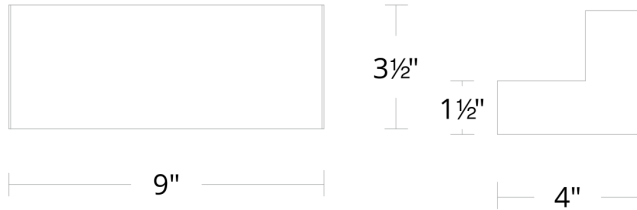

WS-38109

REPLACEMENT PARTS

JB-0501 - 1" Slim Junction Box

Model & Size	Color Temp	Finish	LED Watts	LED Lumens	Delivered Lumens
WS-38109 9"	2700K	BK Black	15.7W	366	288
	2700K	WT White	15.7W	366	288
	3000K	BK Black	15.7W	393	288
	3000K	WT White	15.7W	393	288
	3500K	BK Black	15.7W	393	288
	3500K	WT White	15.7W	393	288