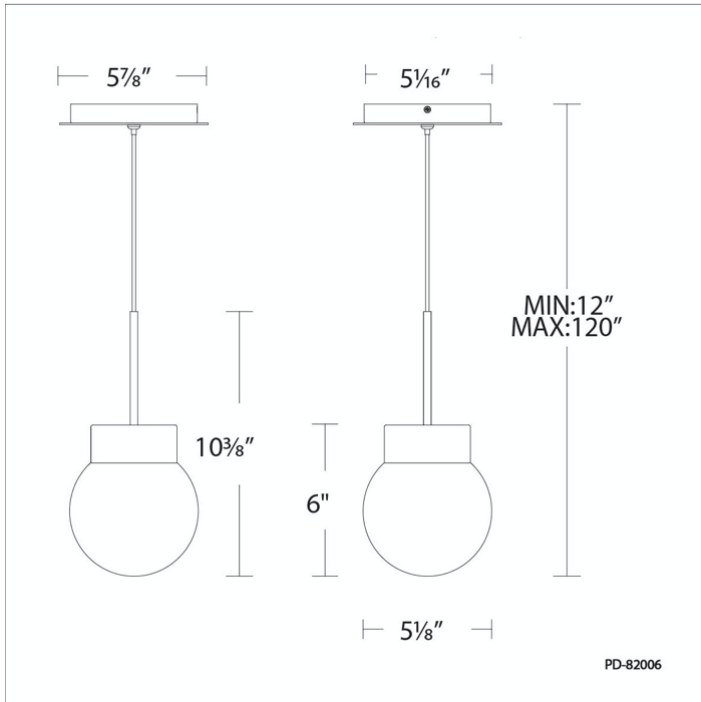

Project: _____

Location: _____

Fixture Type: _____

Catalog Number: _____

AVAILABLE FINISHES:

Double Bubble

PD-82006

PRODUCT DESCRIPTION

FEATURES

- Driver installed within the Junction Box, driver dimension: 2.8" x 1.3" x 1.2"
- Light is evenly diffused through laser etched crystal ball
- Can be mounted on a sloped ceiling
- Thin powered aircraft cables provide an ultra clean look for adjustable suspension height
- Title 24 option available (special order) with driver concealed within canopy

SPECIFICATIONS

Rated Life	50000 Hours
Standards	ETL, cETL, Damp Location Listed
Input	120-277V, 50/60Hz
Driver Dimension	2.8" x 1.3" x 1.2"
Dimming	ELV
Color Temp	3000K
CRI	90
Construction	Steel body with crystal diffuser

REPLACEMENT PARTS

RPL-GLA-68809 - Replacement Glass

Model & Size	Color Temp	Finish	LED Watts	LED Lumens	Delivered Lumens
PD-82006 6"	3000K	AB Aged Brass BK Black SN Satin Nickel	7.4W	559	538

Example: **PD-82006-SN**