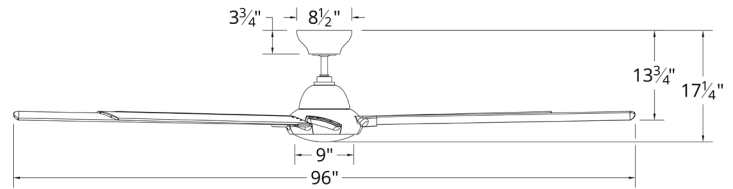

HYDRA 96" Ceiling Fan

FR-W1805-96L

MODERN FORMS SMART FANS

PRODUCT DESCRIPTION

As its name suggests, Hydra is all about water. Like all of our smart fans, it's wet-rated for outdoor use so you can maintain the continuity of your décor inside and out. Even with an impressive 120" blade sweep, this epically scaled smart fan moves a massive amount of air without consuming much energy, thanks to a powerful DC motor that runs up to 70% more efficient than AC motors. Control it all with our exclusive Modern Forms app. Available in 80 inches, 96 inches and 120 inches.

SPECIFICATIONS

- **Construction:** Aluminum
- **Blade:** 14° Pitch, 96" sweep, extruded aluminum
- **Downrod:** 1" O.D. x 6"H included
- **Mounting Slope:** Up to 3 °
- **Lead Wire:** 80"
- **Hanging Weight:** 46 lbs
- **Total Power:** 68.5W
- **Standards:**
  6

FEATURES

- 6 fan speeds through both Summer and Winter Modes
- Silent DC motor
- Optional LED light kit included
- Includes wall control
- Additional wall control for 3, 4-way control sold separately
- Compatible with Modern Forms app

LIGHT KIT PERFORMANCE

- **Light Source:** LED
- **Light Wattage:** 23.5W
- **Dimming:** Integrated
- **Color Temperature:** 3000K ( )
- **Rated Life:** 50,000 Hours
- **Standards:** Title 24 JA8-2016 compliant

ESTIMATED AIR PERFORMANCE

- **Airflow:** 12950 cubic ft per minute on high
- **Power:** 45 watts on high
- **Airflow Efficiency:** 288 cubic ft per minute per watt
- **Revolutions Per Minute:** 62 RPMs on high
- **Estimated Yearly Energy Cost ($):** 66

WIRELESS PERFORMANCE

- **Bluetooth Range:**
- **Wi-Fi Range:** Up to 150 ft*

ORDER NUMBER

Model	LED Lumens	Delivered Lumens	Housing	Blade
FR-W1805-96L	2041	1013	BZ <i>Bronze</i>	<i>Bronze</i>
			TT <i>Titanium Silver</i>	<i>Titanium Silver</i>
			MB <i>Matte Black</i>	<i>Matte Black</i>
			MW <i>Matte White</i>	<i>Matte White</i>

Example: **FR-W1805-96L-BZ**

b **FR-W1805-96L-27-TT**

*Results may vary based on application and surroundings.

modernforms.com
Phone (866) 810.6615
Fax (800) 526.2585

Headquarters/Eastern Distribution Center
44 Harbor Park Drive
Port Washington, NY 11050

Central Distribution Center
1600 Distribution Ct
Lithia Springs, GA 30122

Western Distribution Center
1750 Archibald Avenue
Ontario, CA 91760