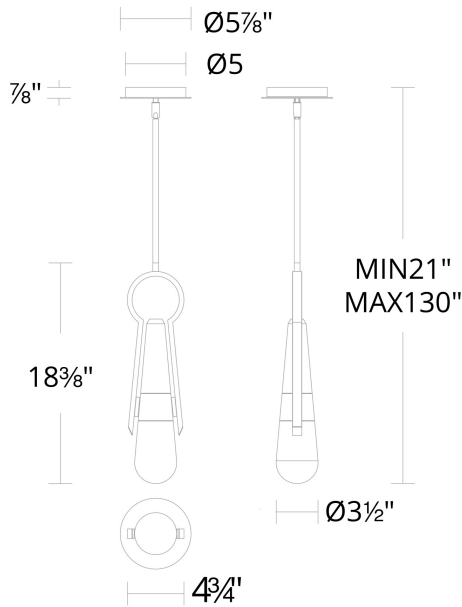

Project: _____

Location: _____

Fixture Type: _____

Catalog Number: _____

AVAILABLE FINISHES:

Ezra

PD-96318

PRODUCT DESCRIPTION

A hazy droplet captured within a distinctive keyhole framesoftens illumination from integrated LEDs into a gentle glow.

FEATURES

- Driver concealed within the canopy
- Artisan crafted hazy cloud acrylic
- Each unique piece lends itself to variations in milkiness
- Spin-on round canopy with minimal hardware
- Three 12" and one 6" down rods included (additional sold separately)
- Slope ceiling adaptable. Hang straight swivels up to 90 degrees

SPECIFICATIONS

Rated Life	50000 Hours
Standards	ETL, cETL,Damp Location Listed,Title 24 JA8: 2019 Compliant
Input	120/277V,50/60Hz
Dimming	ELV
Color Temp	3000K
CRI	90
Construction	Welded extruded aluminum body with decorative acrylic shade

REPLACEMENT PARTS

- RPL-ROD-IN06-BK-01 - 6" Rod - BK finish
- RPL-ROD-IN12-BK-01 - 12" Rod - BK finish

PD-96318

Model & Size	Color Temp	Finish	LED Watts	LED Lumens	Delivered Lumens
PD-96318 18"	3000K	BK Black	13.8W	840	628