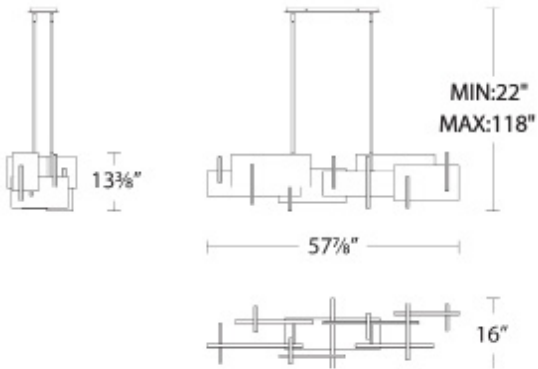

AMARI – model: PD-79058

LED Interior Chandeliers

MODERN FORMS

Fixture Type:

Catalog Number:

Project: _____

Location: _____

PRODUCT DESCRIPTION

Cubism captured the imagination of a changing world during the turn of the 20th century. Pay homage to this era in Modern art with a chandelier of juxtaposed planes finished in aged brass.

FEATURES

- Ambient light distributed from multiple diffusers
- Twelve 12" and four 6" down rods included (additional down rods available for purchase)
- Universal Driver (120V-277V) concealed within the canopy
- Dimming: ELV, 0-10V, TRIAC
- Rated Life: 50,000 hours
- Color Temp: 3000K
- CRI: 90

SPECIFICATIONS

Construction: Aluminum body with acrylic diffuser

Light Source: High output LED.

Finish: Aged Brass (AB)

Standards: ETL & cETL Damp Location listed, Title 24 Compliant

ORDER NUMBER

	Size	Wattage	Voltage	LED Lumens	Delivered Lumens	Finish	
PD-79058	58"	60W	120V-277V	6000	2400	AB	<i>Aged Brass</i>

Example: **PD-79058-AB**

modernforms.com
Phone (800) 526.2588
Fax (800) 526.2585

Headquarters/Eastern Distribution Center
44 Harbor Park Drive
Port Washington, NY 11050

Central Distribution Center
1600 Distribution Ct
Lithia Springs, GA 30122

Western Distribution Center
1750 Archibald Avenue
Ontario, CA 91760