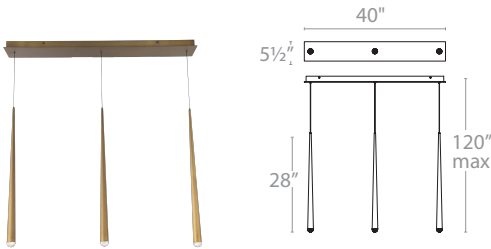

CASCADE Chandeliers & Pendants

PD-41703L / PD-41705L / PD-41723L

MODERN FORMS

PD-41703L

PD-41705L

PD-41723L

Fixture Type:

Catalog Number:

Project: _____

Location: _____

PRODUCT DESCRIPTION

A refined take on minimalist glam. Each pendant illuminates beautifully while the jeweled crystal caps, expertly hand-cut, punctuate each piece like a chic yet understated exclamation of luxury. Suspended alone, in pairs or in multiples as a chandelier, Cascade captures the imagination and makes an alluring presentation in restaurants, hotel atriums and residences alike.

FEATURES

- Thin aircraft cables provide an ultra-clean look and are easy to adjust for customized suspension height
- ETL & cETL Damp Location listed
- Hand cut clear crystal
- Universal Driver (120V-277V) concealed within the canopy
- Rated Life: 50,000 hours
- Color Temp: 3500K
- CRI: 90

SPECIFICATIONS

Construction: Steel body with crystal diffuser

Light Source: High output LED

Dimming: ELV (100% - 10%)

Finish: Polished Nickel (PN), Aged Brass (AB), Black (BK)

Standards: ETL & cETL Damp Location listed