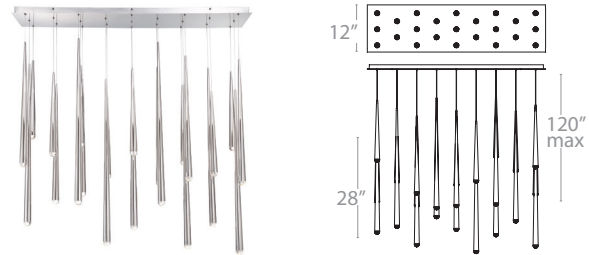

CASCADE Chandeliers & Pendants

PD-41703L / PD-41705L / PD-41723L

MODERN FORMS

PD-41703L

PD-41705L

PD-41723L

Fixture Type:

Catalog Number:

Project: _____

Location: _____

PRODUCT DESCRIPTION

A refined take on minimalist glam. Each pendant illuminates beautifully while the jeweled crystal caps, expertly hand-cut, punctuate each piece like a chic yet understated exclamation of luxury. Suspended alone, in pairs or in multiples as a chandelier, Cascade captures the imagination and makes an alluring presentation in restaurants, hotel atriums and residences alike.

FEATURES

- Thin aircraft cables provide an ultra-clean look and are easy to adjust for customized suspension height
- ETL & cETL Damp Location listed
- Hand cut clear crystal
- Universal Driver (120V-277V) concealed within the canopy
- Rated Life: 50,000 hours
- Color Temp: 3500K
- CRI: 90

SPECIFICATIONS

Construction: Steel body with crystal diffuser

Light Source: High output LED

Dimming: ELV (100% - 10%)

Finish: Polished Nickel (PN), Aged Brass (AB), Black (BK)

Standards: ETL & cETL Damp Location listed