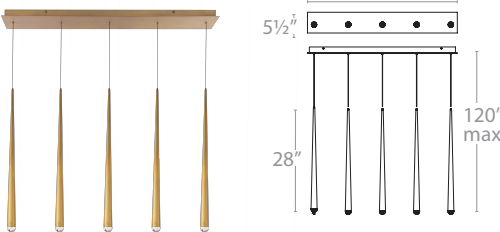

CASCADE Chandeliers & Pendants

PD-41703L / PD-41705L / PD-41723L

MODERN FORMS

PD-41703L

PD-41705L

PD-41723L

Fixture Type:

Catalog Number:

Project: _____

Location: _____

PRODUCT DESCRIPTION

A refined take on minimalist glam. Each pendant illuminates beautifully while the jeweled crystal caps, expertly hand-cut, punctuate each piece like a chic yet understated exclamation of luxury. Suspended alone, in pairs or in multiples as a chandelier, Cascade captures the imagination and makes an alluring presentation in restaurants, hotel atriums and residences alike.

FEATURES

- Thin aircraft cables provide an ultra-clean look and are easy to adjust for customized suspension height
- ETL & cETL Damp Location listed
- Hand cut clear crystal
- Universal Driver (120V-277V) concealed within the canopy
- Rated Life: 50,000 hours
- Color Temp: 3500K
- CRI: 90

SPECIFICATIONS

Construction: Steel body with crystal diffuser

Light Source: High output LED

Dimming: ELV (100% - 10%)

Finish: Polished Nickel (PN), Aged Brass (AB), Black (BK)

Standards: ETL & cETL Damp Location listed