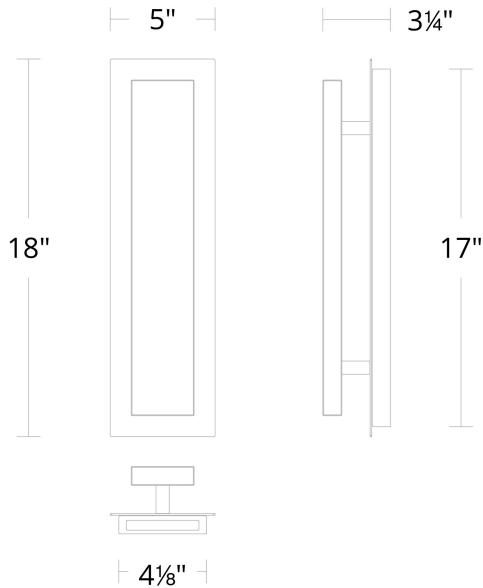

Project:

Location:

Fixture Type:

Catalog Number:

AVAILABLE FINISHES:

Zurich

WS-48318

PRODUCT DESCRIPTION

WS-48318

Model & Size	Color Temp	Finish	LED Watts	LED Lumens	Delivered Lumens
WS-48318 18"	3000K	BK/AB Black & Aged Brass	18.9W	680	467

Example: **WS-48318-BK/AB**

For custom requests please contact customs@modernforms.com